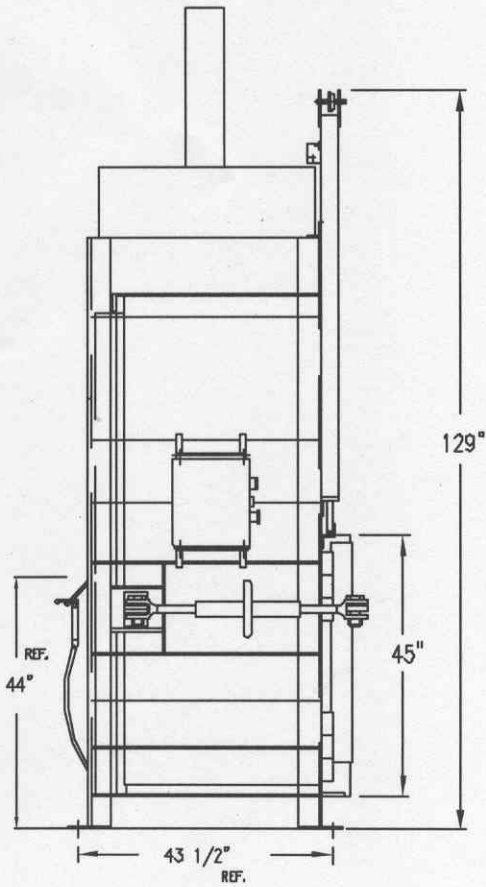

STANDARD COLOR: BALER GREEN 13-793

SIDE VIEW

FRONT VIEW